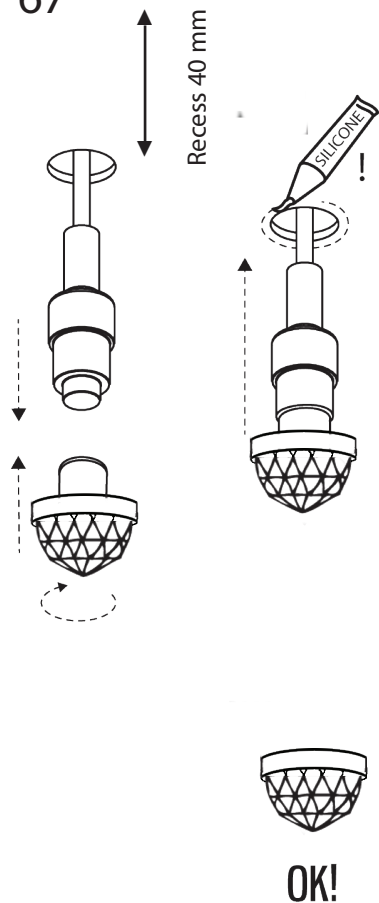

IP 67

RECOMMENDED TRANSFORMER SETS:

Transformer	Product No.	Dimmer	Min lamps	Max lamps	IP
Osram OTe 9/220-240/350 PC	1532264	*	5	9	20
Osram OTe 15/220-240/350 PC	1532265	*	9	15	20
Osram OTe 20/220-240/350 PC	1532266	*	15	18	20
Osram OT 9/220-240/350 DIM	1532268	1 - 10 V	1	7	20

* Leading and Trailing Edge Dimmer.

* Power supply: Ambient temperature 0°C ... 45°C