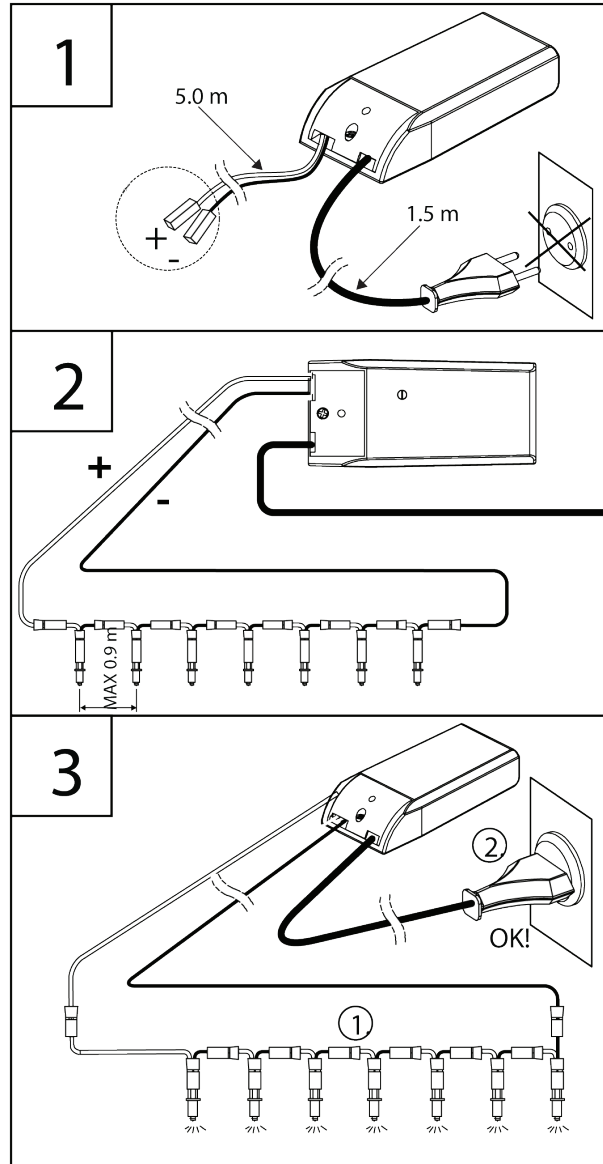

IP 67	CR 20			
	1545793	Gold	3000	67
1545795	Chrome	3000	67	

IP 67	CR 30			
	1545797	Gold	3000	67
1545799	Chrome	3000	67	

NB! Serial connection only.
IP 67 equipped with a 5m connection cable.

CR-20	Power	K	CRI	IP	Size
	1 W / 350 mA	3000 or 4000	> 85	44 or 67	Diameter 20 mm

CR-30	Power	K	CRI	IP	Size
	1 W / 350 mA	3000 or 4000	> 85	44 or 67	Diameter 30 mm

Ambient temperature 0°C ... 60°C

IP 44

RECOMMENDED TRANSFORMER SETS:

Transformer	Product No.	Dimmer	Min lamps	Max lamps	IP
Osram OTe 9/220-240/350 PC	1532261	*	5	9	20
Osram OTe 15/220-240/350 PC	1532262	*	9	15	20
Osram OTe 20/220-240/350 PC	1532263	*	15	18	20
Osram OT 9/220-240/350 DIM	1532260	1 - 10 V	1	7	20