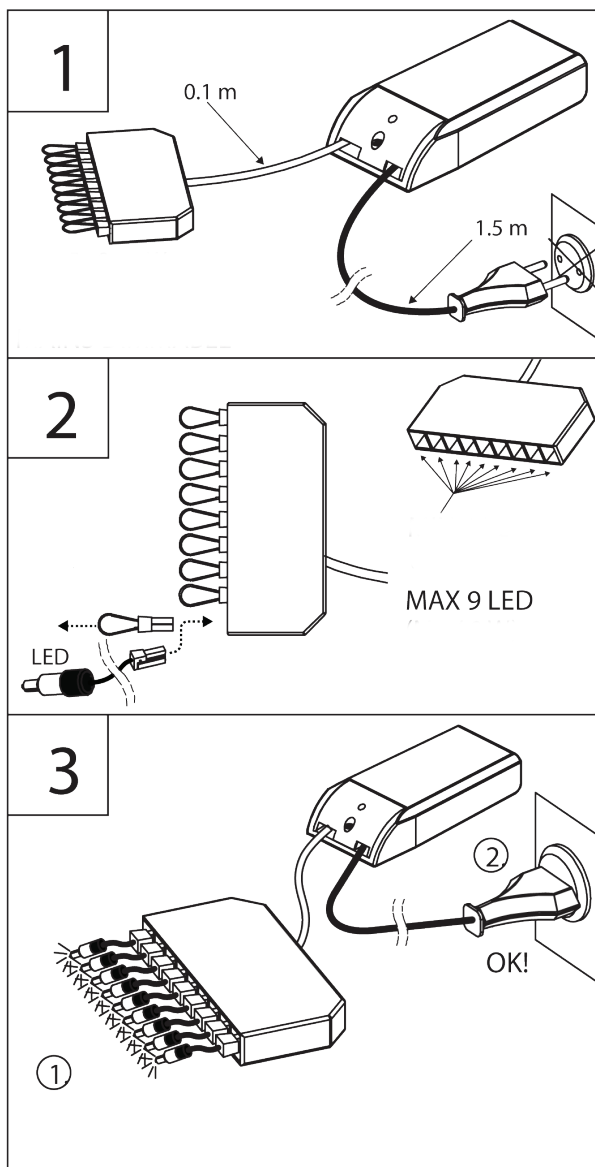

IP 67

RECOMMENDED TRANSFORMER SETS:

Transformer	Product No.	Dimmer	Min lamps	Max lamps	IP
Osram OTe 9/220-240/350 PC	1532264	*	5	9	20
Osram OTe 15/220-240/350 PC	1532265	*	9	15	20
Osram OTe 20/220-240/350 PC	1532266	*	15	18	20
Osram OT 9/220-240/350 DIM	1532268	1 - 10 V	1	7	20

* Leading and Trailing Edge Dimmer.

* Power supply: Ambient temperature 0°C ... 45°C