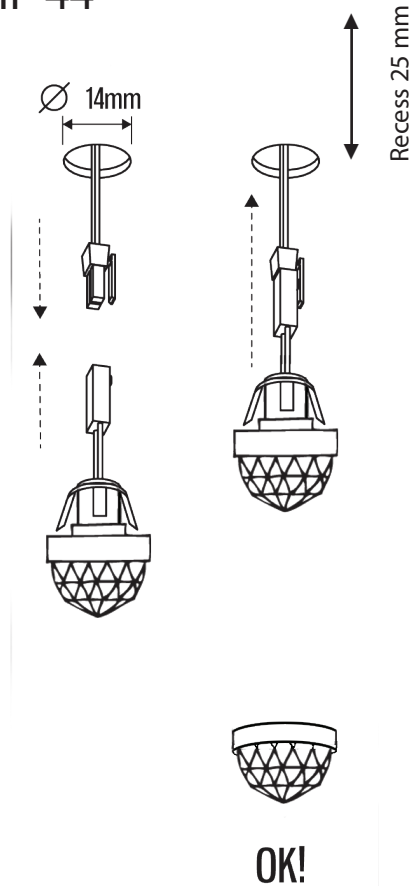

CR-20 and CR-30

Product No.	Colour	K	IP
-------------	--------	---	----

IP 44	CR 20			
	1545793	Gold	3000	44
	1545794	Gold	4000	44
	1545795	Chrome	3000	44
1545796	Chrome	4000	44	

IP 44	CR 30			
	1545797	Gold	3000	44
	1545798	Gold	4000	44
	1545799	Chrome	3000	44
1545800	Chrome	4000	44	

IP 67	CR 20			
	1545793	Gold	3000	67
1545795	Chrome	3000	67	

IP 67	CR 30			
	1545797	Gold	3000	67
1545799	Chrome	3000	67	

NB! Serial connection only.
IP 67 equipped with a 5m connection cable.

CR-20	Power	K	CRI	IP	Size
	1 W / 350 mA	3000 or 4000	> 85	44 or 67	Diameter 20 mm

CR-30	Power	K	CRI	IP	Size
	1 W / 350 mA	3000 or 4000	> 85	44 or 67	Diameter 30 mm

Ambient temperature 0°C ... 60°C

IP 44

RECOMMENDED TRANSFORMER SETS:

Transformer	Product No.	Dimmer	Min lamps	Max lamps	IP
Osram OTe 9/220-240/350 PC	1532261	*	5	9	20
Osram OTe 15/220-240/350 PC	1532262	*	9	15	20
Osram OTe 20/220-240/350 PC	1532263	*	15	18	20
Osram OT 9/220-240/350 DIM	1532260	1 - 10 V	1	7	20